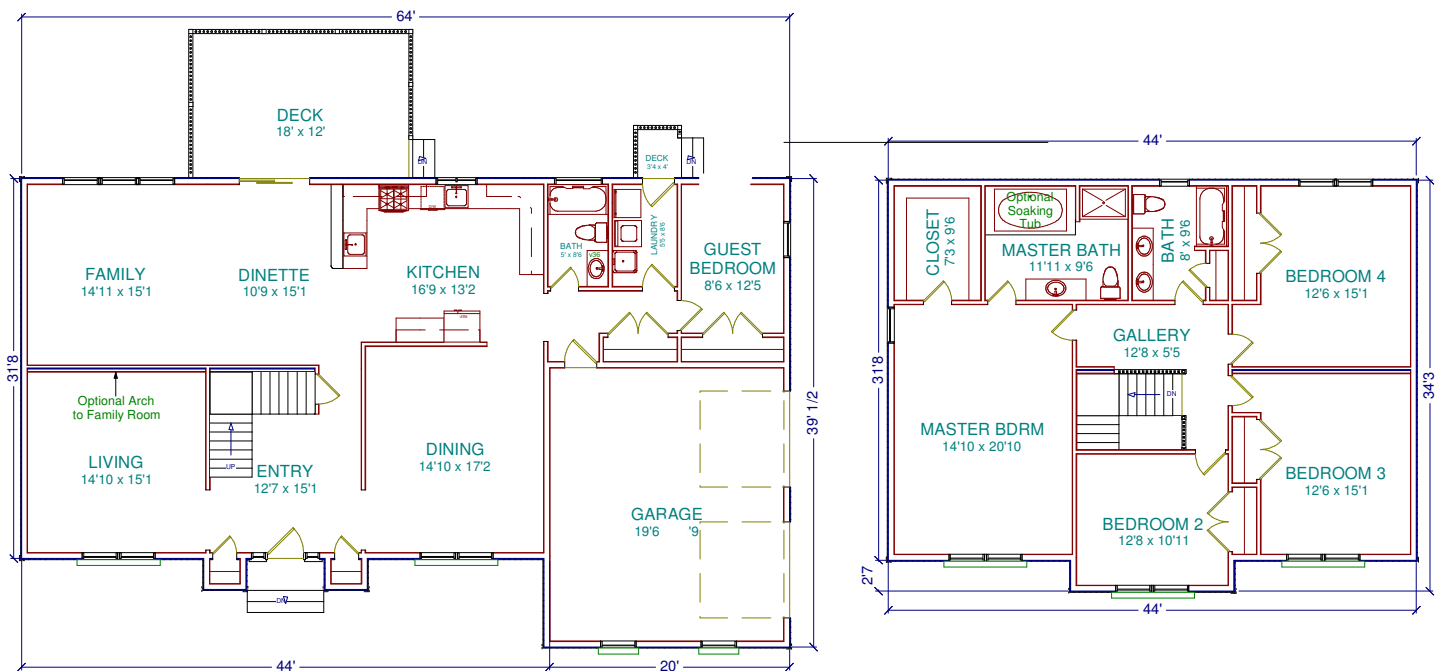

WILECKI DEVELOPMENT

The Weizman

Plan Code: 3182

Please note that all dimensions are approximate. All renderings and elevations are conceptual representations only, and are subject to change. The complete offering terms are available from the sponsor.