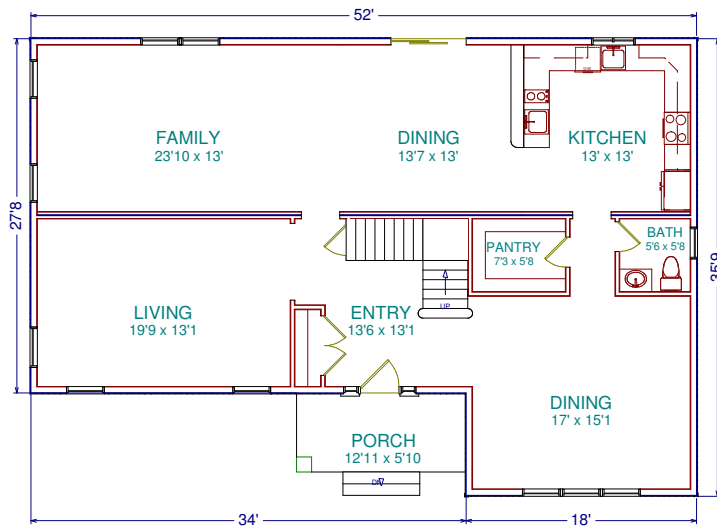

WILECKI DEVELOPMENT

The Wallenberg III

Plan Code: 3304

Please note that all dimensions are approximate. All renderings and elevations are conceptual representations only, and are subject to change. The complete offering terms are available from the sponsor.