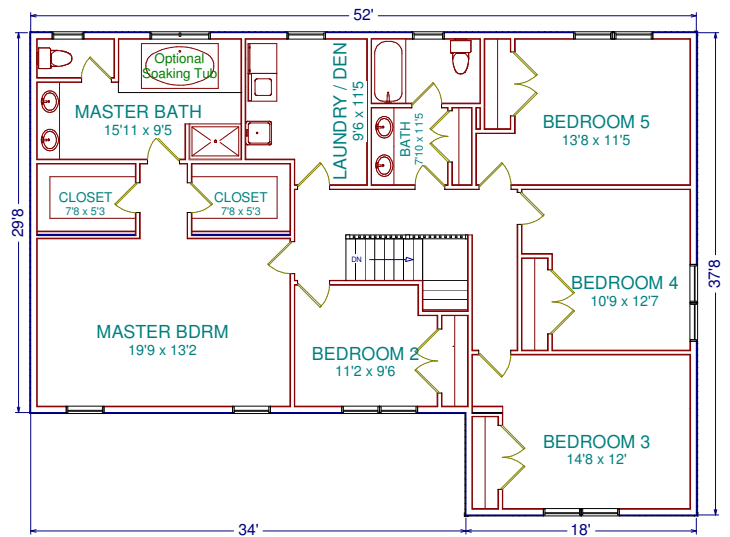

WILECKI DEVELOPMENT

The Wallenberg III

Plan Code: 3304

Please note that all dimensions are approximate. All renderings and elevations are conceptual representations only, and are subject to change. The complete offering terms are available from the sponsor.