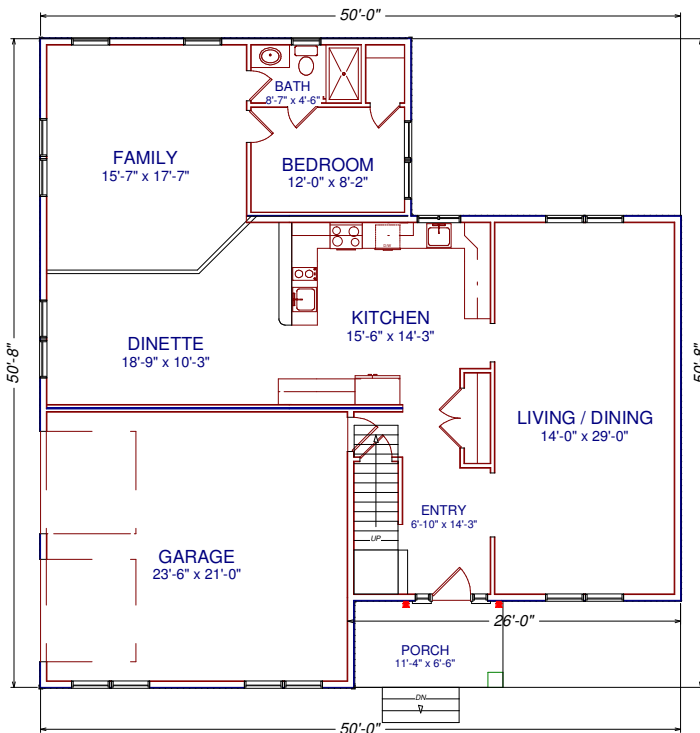

WILECKI DEVELOPMENT

The Haifa IV

Plan Code: 3272

Please note that all dimensions are approximate. All renderings and elevations are conceptual representations only, and are subject to change. The complete offering terms are available from the sponsor.