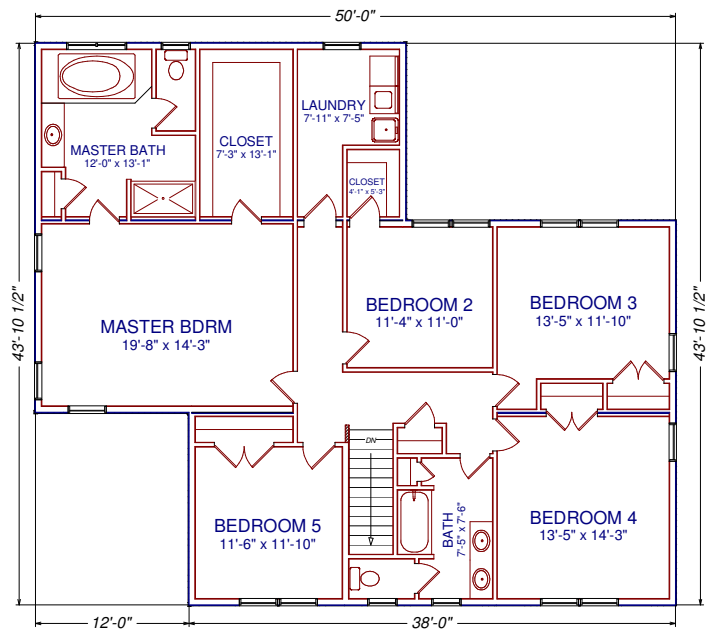

WILECKI DEVELOPMENT

The Haifa IV

Plan Code: 3272

Please note that all dimensions are approximate. All renderings and elevations are conceptual representations only, and are subject to change. The complete offering terms are available from the sponsor.